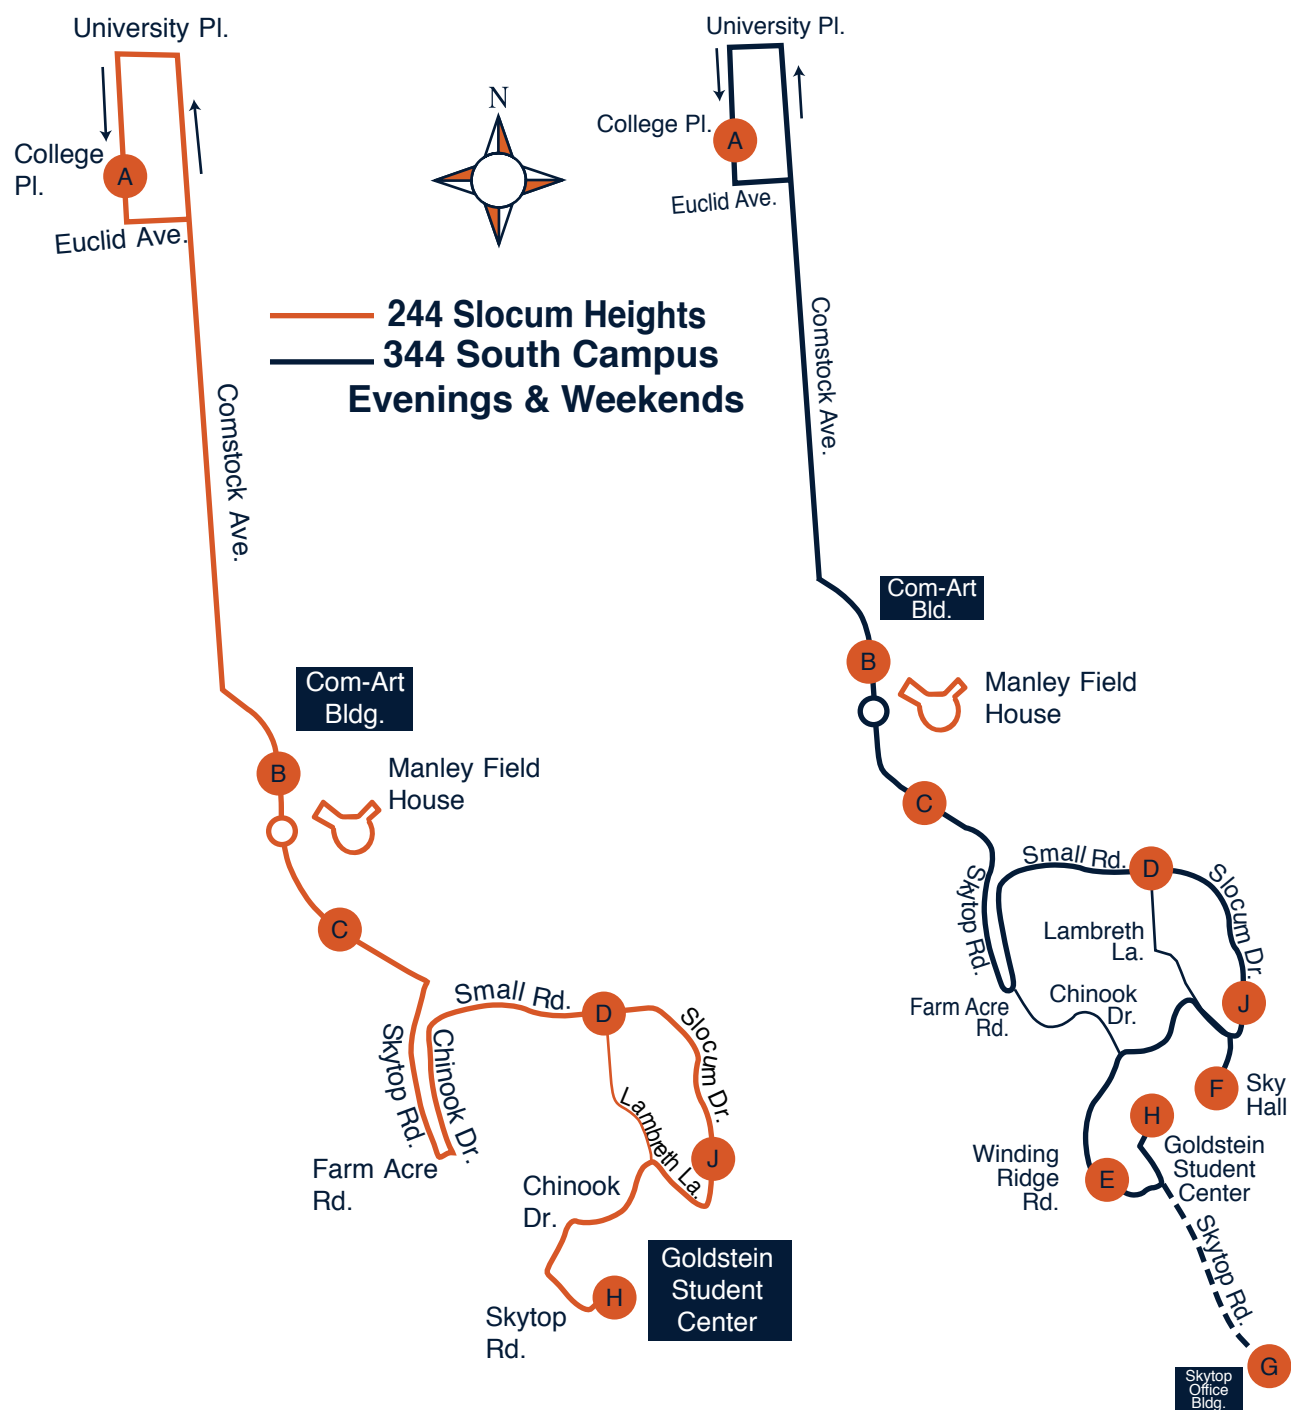

Route 344 244

Slocum Heights

Syracuse University

This service lists regular route mass transportation services open to the public. For everyone's convenience and safety, we ask that the following items not be brought on the bus: open containers of food, weapons of any kind, and pets (unless they are completely enclosed in a cage). Service animals for persons with disabilities are allowed. Smoking is not permitted on the bus.

For information regarding your transportation needs, please contact:

Transit Services
621 Skytop Road
443-4652

Serving:

College Place
Goldstein Student Center
Manley Field House

HOW TO USE THE SCHEDULE

Find a timepoint **A** on the map that is near where you want to catch the bus. Then find the letter above the timetable shown on the inside. Underneath each letter, approximate times the bus will be at that location are shown.

ACCESSIBILITY FOR MOBILITY DEVICES

All Centro vehicles are equipped to accommodate mobility devices classified as a "common wheelchair" according to regulations set forth in the Americans with Disabilities Act (ADA). Centro buses are equipped with mobility lifts or mobility ramps to assist customers in boarding the vehicle.

ROUTE 244 & 344

SLOCUM HEIGHTS

Effective: August 31, 2009

	H	J	D	C	B	A
Route Number	Goldstein Student Center	Slocum Dr. & Lambreth Lane	Small Rd. & Lambreth	Manley South	Manley North	College Place
344	7:50	7:54	7:56	7:59	8:00	8:05
344	8:10	8:14	8:16	8:19	8:20	8:25
344	8:30	8:34	8:36	8:39	8:40	8:45
344	8:50	8:54	8:56	8:59	9:00	9:05
344	9:10	9:14	9:16	9:19	9:20	9:25
344	9:30	9:34	9:36	9:39	9:40	9:45
344	9:50	9:54	9:56	9:59	10:00	10:05
344	10:10	10:14	10:16	10:19	10:20	10:25
344	10:30	10:34	10:36	10:39	10:40	10:45
344	10:50	10:54	10:56	10:59	11:00	11:05
344	11:10	11:14	11:16	11:19	11:20	11:25
344	11:30	11:34	11:36	11:39	11:40	11:45
344	11:50	11:54	11:56	11:59	12:00	12:05
344	12:10	12:14	12:16	12:19	12:20	12:25
344	12:30	12:34	12:36	12:39	12:40	12:45
344	12:50	12:54	12:56	12:59	1:00	1:05
344	1:10	1:14	1:16	1:19	1:20	1:25
344	1:30	1:34	1:36	1:39	1:40	1:45
344	1:50	1:54	1:56	1:59	2:00	2:05
344	2:10	2:14	2:16	2:19	2:20	2:25
344	2:30	2:34	2:36	2:39	2:40	2:45
344	2:50	2:54	2:56	2:59	3:00	3:05
344	3:10	3:14	3:16	3:19	3:20	3:25
344	3:30	3:34	3:36	3:39	3:40	3:45
344	3:50	3:54	3:56	3:59	4:00	4:05
344	4:10	4:14	4:16	4:19	4:20	4:25
344	4:30	4:34	4:36	4:39	4:40	4:45
344	4:50	4:54	4:56	4:59	5:00	5:05
<i>Saturday & Sunday 20 Minute service from 4:50pm - 3:05am</i>						
<i>Extra Saturday 10 Minute service starts from 7:50pm - 3:05am</i>						
344	2:50	2:54	2:56	2:59	3:00	3:05

	A	G	A
Route Number	College Place	Skytop Offices	College Place
344	7:30	7:43	8:05
344	8:10	8:23	8:45
344	8:50	9:03	9:25
344	9:30	9:43	10:05
344	10:10	10:23	10:45
344	10:50	11:03	11:25
344	11:30	11:43	12:05
344	12:10	12:23	12:45
344	12:50	1:03	1:25
344	1:30	1:43	2:05

	A	B	C	D	J	H
Route Number	College Place	Manley North	Manley South	Small Rd. & Lambreth	Slocum Dr. & Lambreth Lane	Goldstein Student Center
344	8:10	8:13	8:14	8:17	8:19	8:30
344	8:30	8:33	8:34	8:37	8:39	8:50
344	8:50	8:53	8:54	8:57	8:59	9:10
344	9:10	9:13	9:14	9:17	9:19	9:30
344	9:30	9:33	9:34	9:37	9:39	9:50
344	9:50	9:53	9:54	9:57	9:59	10:10
344	10:10	10:13	10:14	10:17	10:19	10:30
344	10:30	10:33	10:34	10:37	10:39	10:50
344	10:50	10:53	10:54	10:57	10:59	11:10
344	11:10	11:13	11:14	11:17	11:19	11:30
344	11:30	11:33	11:34	11:37	11:39	11:50
344	11:50	11:53	11:54	11:57	11:59	12:10
344	12:10	12:13	12:14	12:17	12:19	12:30
344	12:30	12:33	12:34	12:37	12:39	12:50
344	12:50	12:53	12:54	12:57	12:59	1:10
344	1:10	1:13	1:14	1:17	1:19	1:30
344	1:30	1:33	1:34	1:37	1:39	1:50
344	1:50	1:53	1:54	1:57	1:59	2:10
344	2:10	2:13	2:14	2:17	2:19	2:30
344	2:30	2:33	2:34	2:37	2:39	2:50
344	2:50	2:53	2:54	2:57	2:59	3:10
344	3:10	3:13	3:14	3:17	3:19	3:30
344	3:30	3:33	3:34	3:37	3:39	3:50
344	3:50	3:53	3:54	3:57	3:59	4:10
344	4:10	4:13	4:14	4:17	4:19	4:30
344	4:30	4:33	4:34	4:37	4:39	4:50
344	4:50	4:53	4:54	4:57	4:59	5:10
344	5:10	5:13	5:14	5:17	5:19	5:30
<i>Saturday & Sunday 20 Minute service from 5:10pm - 3:10am</i>						
<i>Extra Saturday 10 Minute service starts from 7:30pm - 3:10am</i>						
344	2:50	2:53	2:54	2:57	2:59	3:10

Schedule times: am times are in Regular type pm times are in Bold